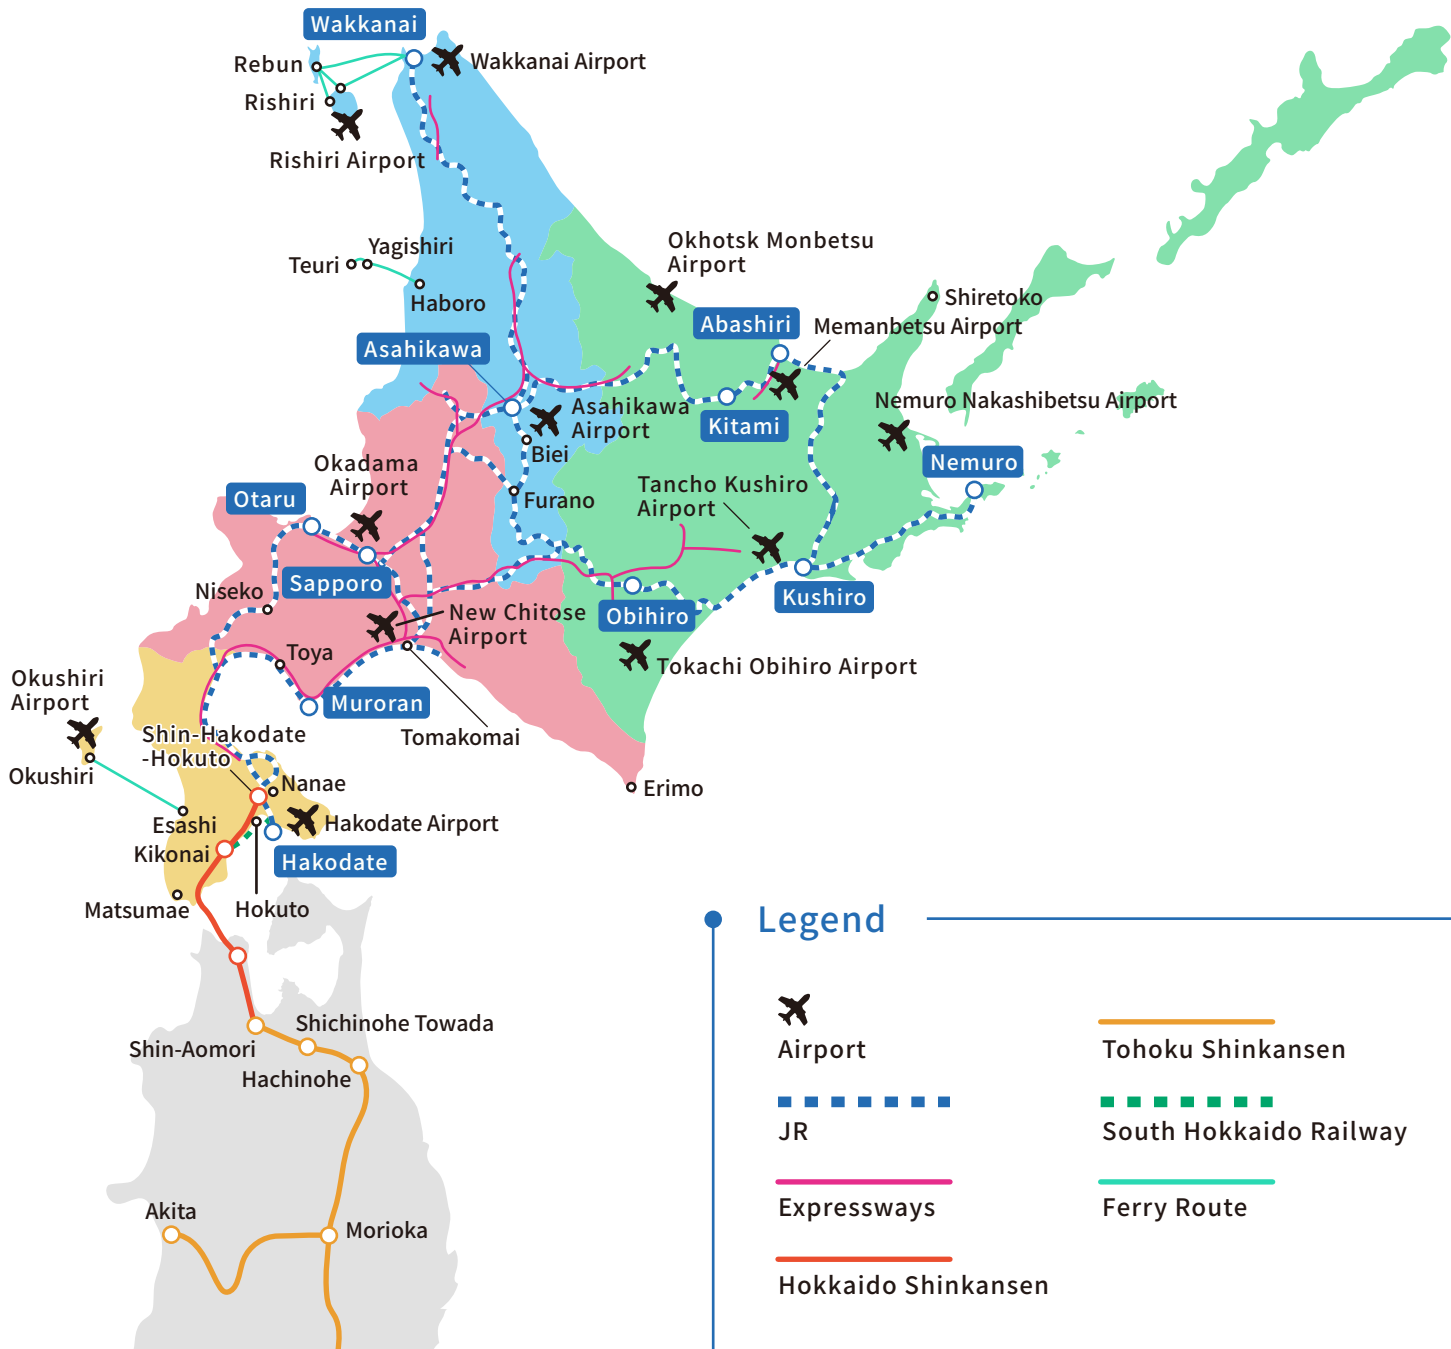

# Route maps, highways, airports, ferries

## Legend

-  Airport
-  JR
-  Expressways
-  Hokkaido Shinkansen
-  Tohoku Shinkansen
-  South Hokkaido Railway
-  Ferry Route