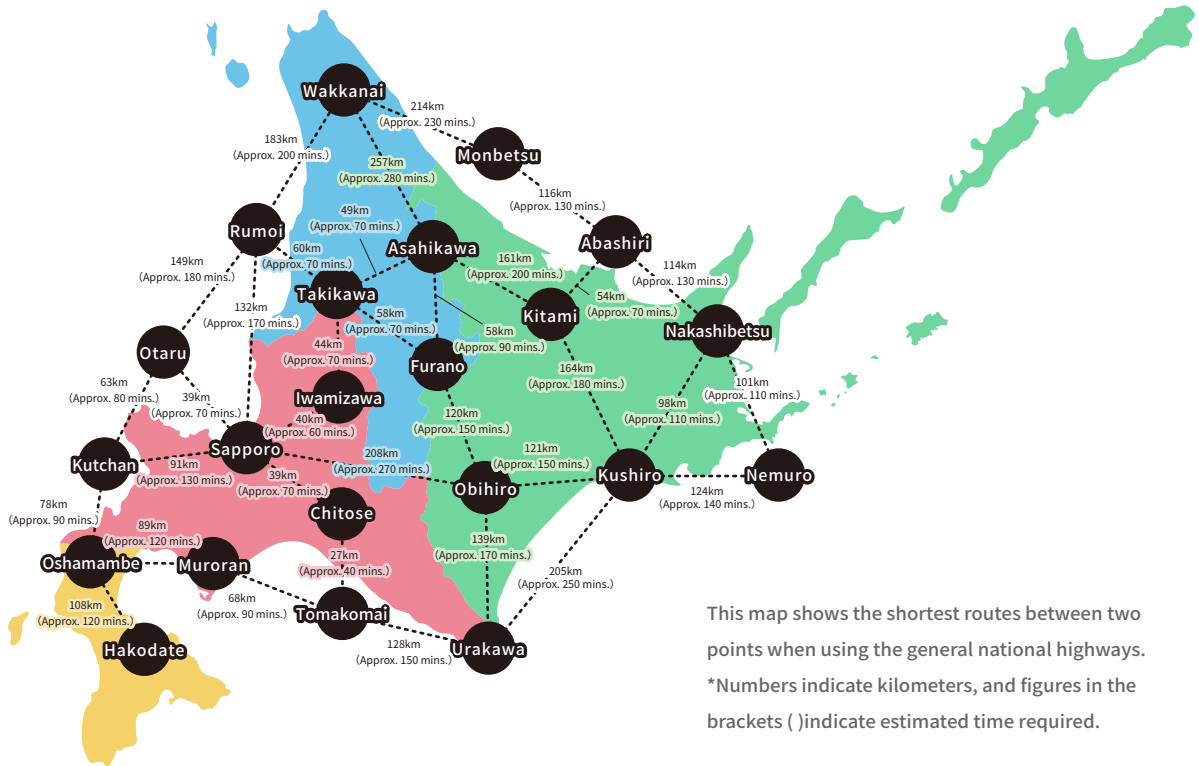

# Approximate distance and means of transportation between cities

## 🕒 How long does it take to travel from Sapporo to other parts of Hokkaido?

To Otaru	39km	Approx. 70 mins.
To Chitose	39km	Approx. 70 mins.
To Yoichi	59km	Approx. 100 mins.
To Tomakomai	66km	Approx. 110 mins.
To Kutchan	91km	Approx. 130 mins.
To Furano	114km	Approx. 150 mins.
To Asahikawa	130km	Approx. 190 mins.

To Rumoi	132km	Approx. 170 mins.
To Muroran	133km	Approx. 195 mins.
To Oshamambe	142km	Approx. 180 mins.
To Urakawa	175km	Approx. 225 mins.
To Obihiro	208km	Approx. 260 mins.
To Nayoro	223km	Approx. 280 mins.
To Hakodate	248km	Approx. 310 mins.

To Monbetsu	272km	Approx. 360 mins.
To Kitami	291km	Approx. 390 mins.
To Wakkanai	315km	Approx. 370 mins.
To Kushiro	328km	Approx. 410 mins.
To Abashiri	359km	Approx. 460 mins.
To Nemuro	453km	Approx. 550 mins.